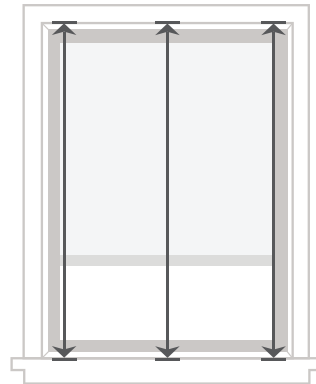

Measure inside the window frame horizontally in 3 places to the nearest $\frac{1}{8}$ inch: top, middle & bottom. The shortest measurement = **your width**.

Measure Height

Measure inside the window frame vertically in 3 places to the nearest $\frac{1}{8}$ inch: left, middle & right. The longest measurement = **your height**.

Measure Depth

Measure the inside depth to the nearest $\frac{1}{8}$ inch at the top of the window frame. Be sure to consider any window obstacles. The shortest measurement = **your depth**.

Outside Mount

Measure Width

Measure horizontally to the nearest $\frac{1}{8}$ inch between the outer-most points where you want your window treatments placed. For optimal light control, it's recommended to overlap each side of the window frame by at least an additional $\frac{3}{4}$ inch.

Window & Measuring Terminology

Window Components Terminology

- Collectively, the sill and jambs are called the "window casement" or "frame."

Inside Mount

- Shade fits within window opening.
- Great for windows with beautiful trim.