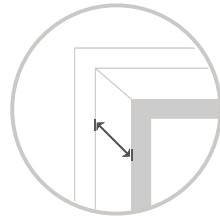

Measure inside the window frame horizontally in 3 places to the nearest $\frac{1}{8}$ inch: top, middle & bottom. The shortest measurement = **your width**.

Measure Height

Measure inside the window frame vertically in 3 places to the nearest $\frac{1}{8}$ inch: left, middle & right. The longest measurement = **your height**.

Measure Depth

Measure the inside depth to the nearest $\frac{1}{8}$ inch at the top of the window frame. Be sure to consider any window obstacles. The shortest measurement = **your depth**.

Outside Mount

Measure Height

Measure vertically to the nearest $\frac{1}{8}$ inch from the top of where you want the window treatment to be installed (headrail location) to the top of the window sill, or measure to point of desired length if there is no sill. For Outside Mount, window treatments will be made to your exact measurements.