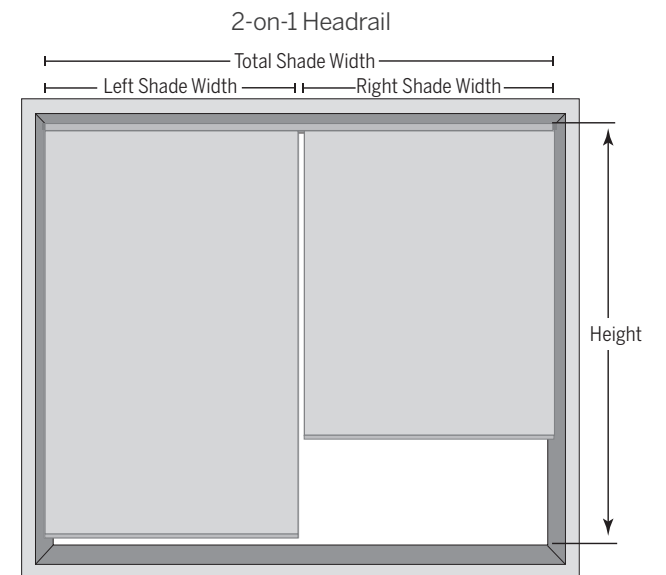

How to Measure Two Shades on One Headrail (2-on-1 Headrail)

Inside Mount (IM) Installation

1 Measure Width

Total Shade Width — Measure to the nearest $\frac{1}{8}$ " between inside surfaces of window frame; at the top, middle, and bottom.

Record the narrowest width of the three.

Left Shade Width — Measure the width that you want the left shade to cover.

Order this shade first when placing your order.

Right Shade Width — Measure the width that you want the right shade to cover.

2 Measure Height

Overall Shade Height — Measure to the nearest $\frac{1}{8}$ " from inside surface at top of window to top of sill; at the left, middle, and right.

Record the tallest height of the three.

3 Measure Depth

Measure exact depth of window casing making note of any obstacles, i.e. handles, tracks, or cranks, that could interfere with the blind or shade function.

Use the shortest depth.

Outside Mount (OM) Installation

1 Measure Width

Overall Shade Width — Measure to the nearest $\frac{1}{8}$ " between outermost points where shade is to be placed.

Add an additional 3" to 6" to total width for maximum privacy.

Left Shade Width — Measure the width that you want the left shade to cover.

Order this shade first when placing your order.

Right Shade Width — Measure the width that you want the right shade to cover.

2 Measure Height

Overall Shade Height — Measure to the nearest $\frac{1}{8}$ " from where top of shade will be located to top of sill or, measure to point of shade reach if no sill.

2-ON-1 HELPFUL NOTES

- Each shade operates separately.
- There will be a gap between the fabric on the left and right shades to operate independently.
- Light gap is $1\frac{1}{16}$ in. — (Light Gap is the space needed between the 2 shades to ensure proper operation.)
- Left shade controls are on the left side and the right shade controls on the right side.
- Always use a metal tape measure as cloth may stretch.
- Take all measurements to the nearest $\frac{1}{8}$ in. DO NOT take any deductions.
- The factory will make the necessary adjustments to help ensure your shade operates smoothly.