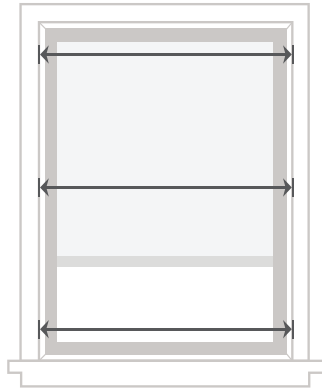

CUSTOM

Roller Shades

Fabric | Solar | Banded

TECHNICAL GUIDE

LEVOLOR®

How To Measure Quickly & Accurately

Inside Mount

Measure Width

Measure inside the window frame horizontally in 3 places to the nearest $\frac{1}{8}$ inch: top, middle & bottom. The shortest measurement = **your width**.

Measure Height

Measure inside the window frame vertically in 3 places to the nearest $\frac{1}{8}$ inch: left, middle & right. The longest measurement = **your height**.

Measure Depth

Measure the inside depth to the nearest $\frac{1}{8}$ inch at the top of the window frame. Be sure to consider any window obstacles. The shortest measurement = **your depth**.

Outside Mount

Measure Width

Measure horizontally to the nearest $\frac{1}{8}$ inch between the outer-most points where you want your window treatments placed. For optimal light control, it's recommended to overlap each side of the window frame by at least an additional $\frac{3}{4}$ inch.