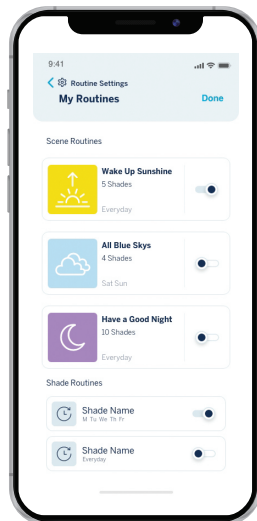

SIZE STANDARDS Maximum Height Per Width	MOTORIZED													
Width To:	18"	24"	30"	36"	42"	48"	54"	60"	66"	72"	78"	84"	96"	108"
Belmont, Bliss, Brilliance, Elements, Jubilee, Noble, Terra, Tranquil, Uptown	N/A	120"	120"	120"	120"	120"	120"	120"	120"	120"	120"	96"	96"	42"
Spree	N/A	120"	120"	120"	120"	120"	120"	120"	120"	120"	120"	96"	96"	N/A
SIZE MINIMUMS	Minimum Width: 22"; Motorized Wand Minimum Width: 20.5"													
	Minimum Height: 12"													
NOTE: 2-on-1 headrail available with Motorized Wand only. Maximum width is 108"; per panel minimum and maximum widths and heights are the same as single panel shades.														

Motorization Overview

LEVOLOR® InMotion™

Experience motorization like never before with smart home integration and automated scheduling. Take full control of your shades using voice command, the intuitive app, or remote.

App - Shade Control
Phone sold separately

App - Routines
Phone sold separately

Remote

Hub

- Upgrade to motorization to control shades with remote or app.
- Powered by an integrated, rechargeable lithium-ion battery.
- Recharge with included magnetic micro-USB charger.
- Control shades with the 15-channel remote (sold separately).
- Add the hub (sold separately) to sync with your Wi-Fi to enable app control and smart home integration.
- Organize shades by room.
- See real-time shade position and battery charge status.
- Store preset shade positions as scenes.
- Create routines by scheduling scenes by day of week and time of day, even proximity to sunrise or sunset.
- Adjust shades when you are away from home.
- Links with Amazon Alexa, Google Home, and IFTTT.
- App available to download for iOS and Android devices.