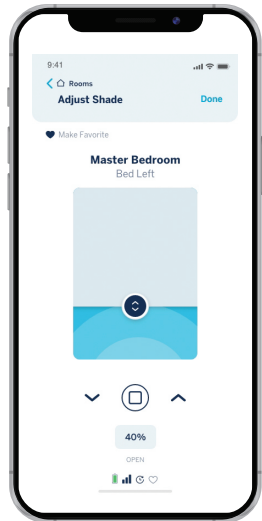

Motorization Overview

LEVOLOR® InMotion™

Experience motorization like never before with smart home integration and automated scheduling. Take full control of your shades using voice command, the intuitive app, or remote.

App - Shade Control
Phone sold separately