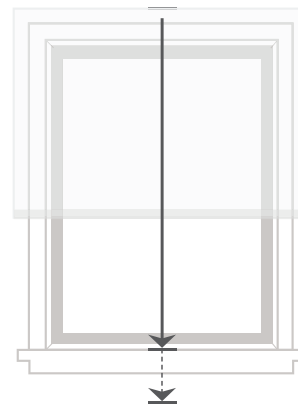

Measure inside the window frame horizontally in 3 places to the nearest $\frac{1}{8}$ inch: top, middle & bottom. The shortest measurement = **your width**.

Measure Height

Measure inside the window frame vertically in 3 places to the nearest $\frac{1}{8}$ inch: left, middle & right. The longest measurement = **your height**.

Measure Depth

Measure the inside depth to the nearest $\frac{1}{8}$ inch at the top of the window frame. Be sure to consider any window obstacles. The shortest measurement = **your depth**.

Outside Mount

Measure Width

Measure horizontally to the nearest $\frac{1}{8}$ inch between the outer-most points where you want your window treatments placed. For optimal light control, it's recommended to overlap each side of the window frame by at least an additional $\frac{3}{4}$ inch.

Measure Height

Measure vertically to the nearest $\frac{1}{8}$ inch from the top of where you want the window treatment to be installed (headrail location) to the top of the window sill, or measure to point of desired length if there is no sill. For Outside Mount, window treatments will be made to your exact measurements.