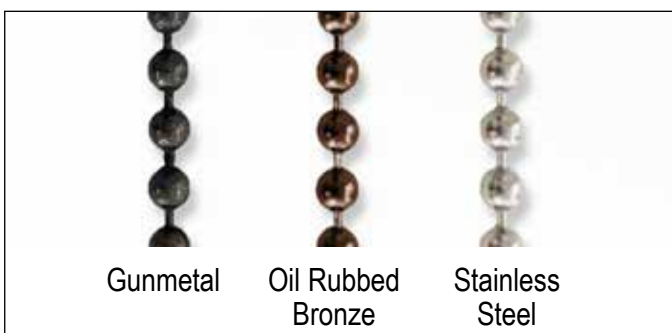

Color Coordination is determined by material selection (see Collection Information chart on Page 2 for assigned Color Coordination). The chart below illustrates the coordinated component colors.

Color Coordination	Component			
	Wand	Tensioner	Liner	Chain
White	White	White	Snow	Stainless Steel
Vanilla	Vanilla	Vanilla	Ecru	Stainless Steel
Natural	Vanilla	Vanilla	Ecru	Oil Rubbed Bronze
Caramel	Brown	Brown	Buff	Oil Rubbed Bronze
Gray	Gray	Gray	Cool Tan	Stainless Steel
Dark Brown	Brown	Brown	Buff	Oil Rubbed Bronze

Note:

- Liner is available in LF and BO options
- All coordinated components have the option to be overridden.

Wands:

Liners:

Tensioners:

Chains:

SHADE CONFIGURATION OPTIONS

STANDARD RECTANGULAR STYLE