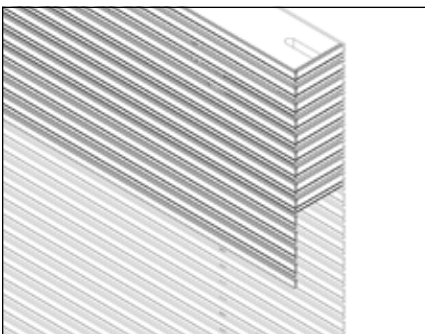

SIZE SPECIFICATIONS: ALL COLLECTIONS

Default Headrail Size			
Lifting System	Shade Configuration	Small (1½")	Large (2½")
Continuous Loop Control	Single		Default
	2 on 1		Default
Cordless Lift	Single	Default	
	2 on 1	Default	
	3 on 1	Default	
Motorized	Single		Default
	2 on 1		Default
	3 on 1		Default

SHADE Valances	Shade Height	Valance Height
ALL Shades	Under 18"	4"
ALL Shades	18" and Over	6"
MAXIMUM Custom Valance Height - With NO Extra Charge	any	Up to 12"

- Valance heights may vary by + or -³/₄" due to the variations in woven materials.

RETURN LENGTH	
Operating system	Return size (height)
Continuous Loop Control	4"
Motorized, PowerWand	3"
Cordless Lift	2"
RETURN WIDTH	
Width depends on headrail size	1.5" or 2.5"

- Valance heights may vary by + or -³/₄" due to the variations in woven materials. Individual valances are built on the 2-1/2" depth headrail unless specified.
- Maximum width can go up to 120" with seam for Luxe, Casia Wash, and Casia Oatmeal collection under Pampas as well as most Pacifica patterns.

SIDE RETURNS BY CONTROL SYSTEM

Continuous Loop Control