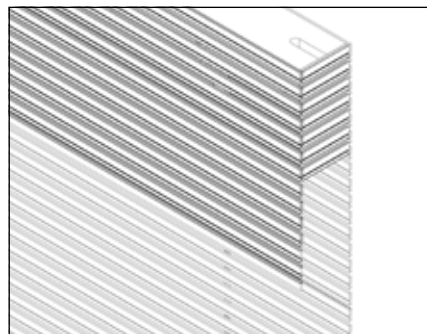

Motorized, PowerWand