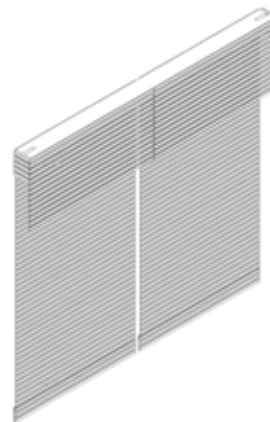

NOTE: We cannot guarantee fabric alignment on side-by-side shades.