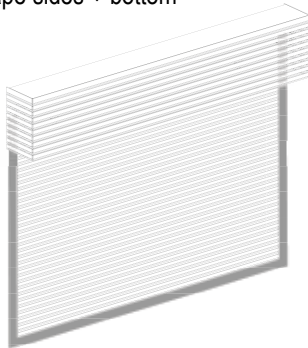

ESB
Faux silk binding sides + bottom
TSB
Twill tape sides + bottom